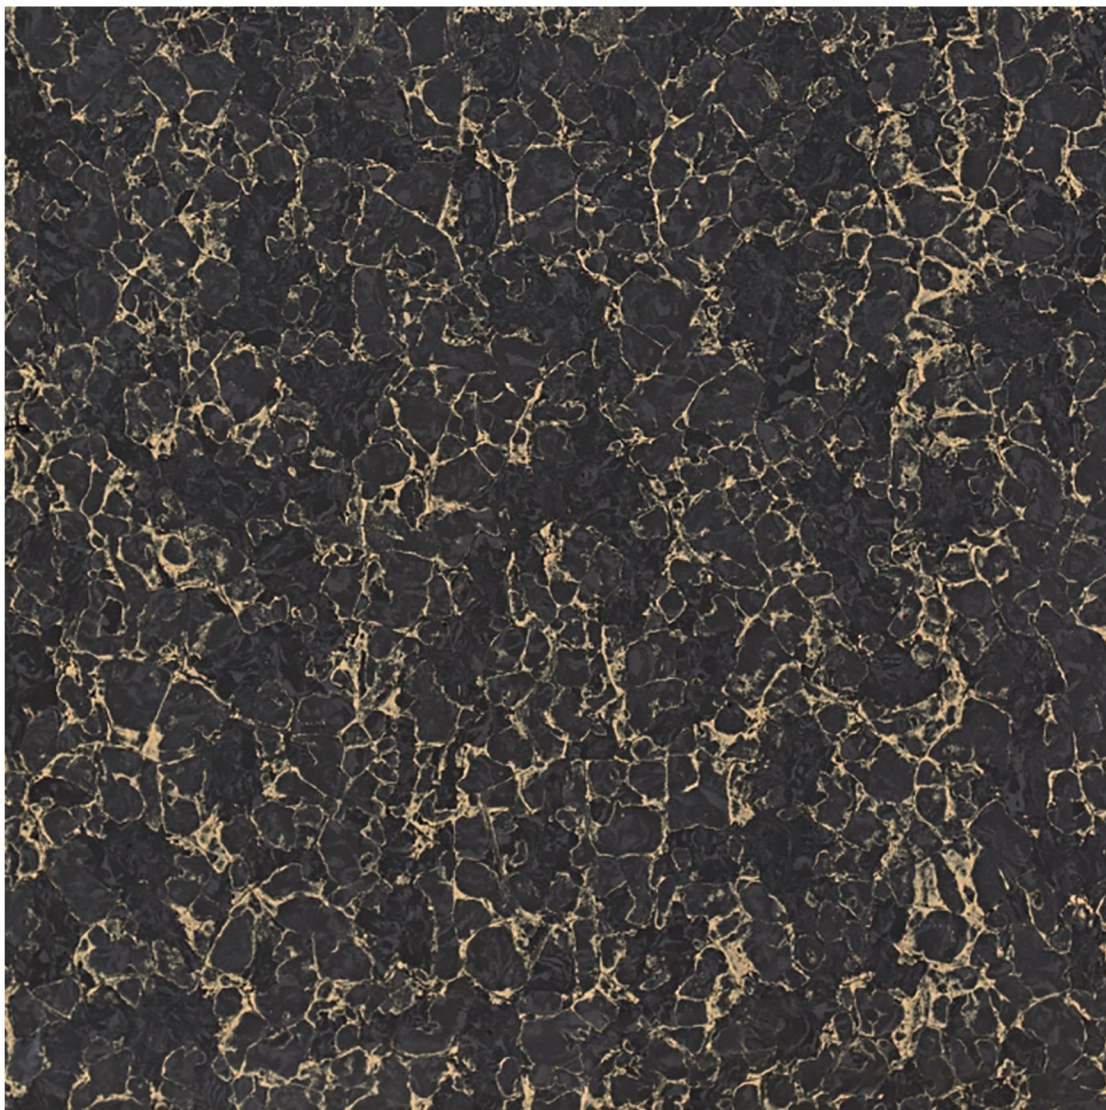

DOUBLE CHARGED
VITRIFIED TILES
600X600MM

GRASSE ALMOND

GRASSE BROWN

GRASSE CREMA

GRASSE GOLD

GRASSE GREEN

GRASSE GREY

GRASSE LIGHT CHIPS

GRASSE LUSH

GRASSE OCEAN

GRASSE PINK

GRASSE ROSSA

GRASSE WHITE

GRESSE BLACK

OSKINO BLACK

OSKINO BROWN